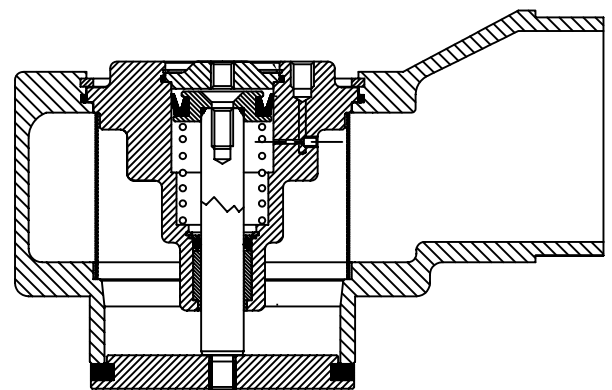

A MEMBER OF THE FLOWMAX GROUP

Chinnor Road, Bledlow, Nr. Princes Risborough, Bucks HP27 9PH

Tel: +44 (0) 1844 342666 Fax: +44 (0) 1844 345286

sales@alpeco.co.uk

VTV300

Flange PCD	130mm
Number of bolts	4
Bolt Size	10mm
Operating Pressure	4 to 5 Bar
Earthing Bolt	M10
Port 1	Mains Air
Port 2	Sequentail
Port 3	Exhaust
Gasket	Neebar

Section View of Assembly