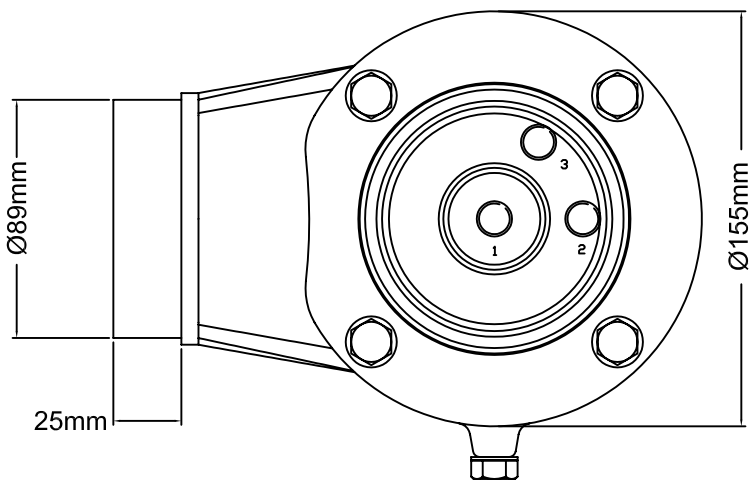

A MEMBER OF THE FLOWMAX GROUP

Chinnor Road, Bledlow, Nr. Princes Risborough, Bucks HP27 9PH

Tel: +44 (0) 1844 342666 Fax: +44 (0) 1844 345286

sales@alpeco.co.uk

VTV300

Flange PCD	130mm
Number of bolts	4
Bolt Size	10mm
Operating Pressure	4 to 5 Bar
Earthing Bolt	M10
Port 1	Mains Air
Port 2	Sequentail
Port 3	Exhaust
Gasket	Neebar

Section View of Assembly