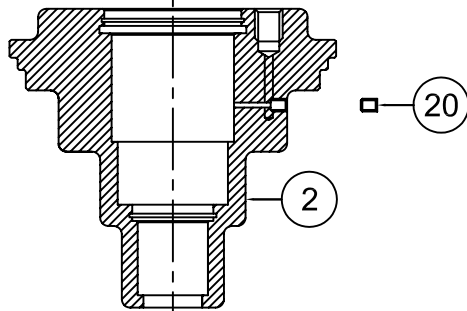

Chinnor Road, Bledlow, Nr. Princes Risborough, Bucks HP27 9PH
 Tel: +44 (0) 1844 342666 Fax: +44 (0) 1844 345286
 sales@alpeco.co.uk

VTV300

No	Part Number	QTY
1	VTVBODY	1
2	VTVBON	1
3	VTVSTPLT	1
4	VTVSPI	1
5	VTVPIIS	1
6	VTVCAP	1
7	VTVGZE	1
8	SPR1674	1
9	BUS0010	1
10	CIR0025	1
11	CIR1684	1
12	CIR1675	1
13	WAS0024	1
14	G300-V	1
15	SEA1676	1
16	SEA1683	1
17	SEA1672	1
18	SEA0529	1
19	SEA0013	1
20	SCR0246	2
21	SCR1677	4
22	SCR0525	1
23	WAS1679	4
24	WAS1678	1
25	AIR1659	3
26	SCR1686	1
27	WAS0532	1
28	CAP1687	4

25 — 6mm 1/4" BSP SWIVEL ELBOW

Plan view of VTV300
 1. Mains air in
 2. Sequential feed
 3. Exhaust