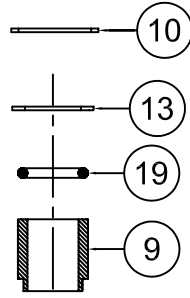

Chinnor Road, Bledlow, Nr. Princes Risborough, Bucks HP27 9PH
 Tel: +44 (0) 1844 342666 Fax: +44 (0) 1844 345286
 sales@alpeco.co.uk

VTV300

No	Part Number	QTY
1	VTVBODY	1
2	VTVBON	1
3	VTVSTPLT	1
4	VTVSPI	1
5	VTVPIIS	1
6	VTVCAP	1
7	VTVGZE	1
8	SPR1674	1
9	BUS0010	1
10	CIR0025	1
11	CIR1684	1
12	CIR1675	1
13	WAS0024	1
14	G300-V	1
15	SEA1676	1
16	SEA1683	1
17	SEA1672	1
18	SEA0529	1
19	SEA0013	1
20	SCR0246	2
21	SCR1677	4
22	SCR0525	1
23	WAS1679	4
24	WAS1678	1
25	AIR1659	3
26	SCR1686	1
27	WAS0532	1
28	CAP1687	4

25 — 6mm 1/4" BSP SWIVEL ELBOW

Plan view of VTV300
 1. Mains air in
 2. Sequential feed
 3. Exhaust