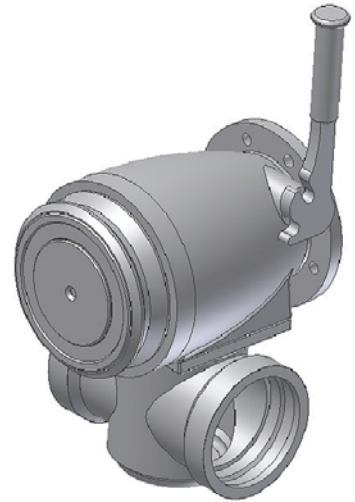

MAN400V MANUAL Bottom Loading Manifold Valve

Pilot Pressure 5 Bar
Working Pressure 5 Bar
Weight 11Kg
Inlet Flange 8 holes Ø11mm on a 150mm PCD

ALPECO LIMITED

Chinnor Road, Bledlow, Nr. Princes Risborough, Bucks HP27 9PH