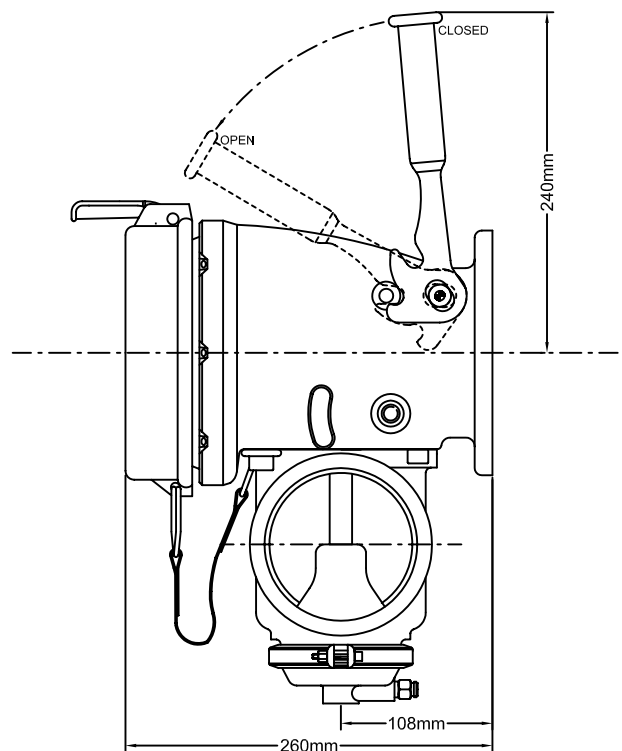

MAN400V MANUAL Bottom Loading Manifold Valve

Pilot Pressure 5 Bar
Working Pressure 5 Bar
Weight 11Kg
Inlet Flange 8 holes Ø11mm on a 150mm PCD

ALPECO LIMITED

Chinnor Road, Bledlow, Nr. Princes Risborough, Bucks HP27 9PH