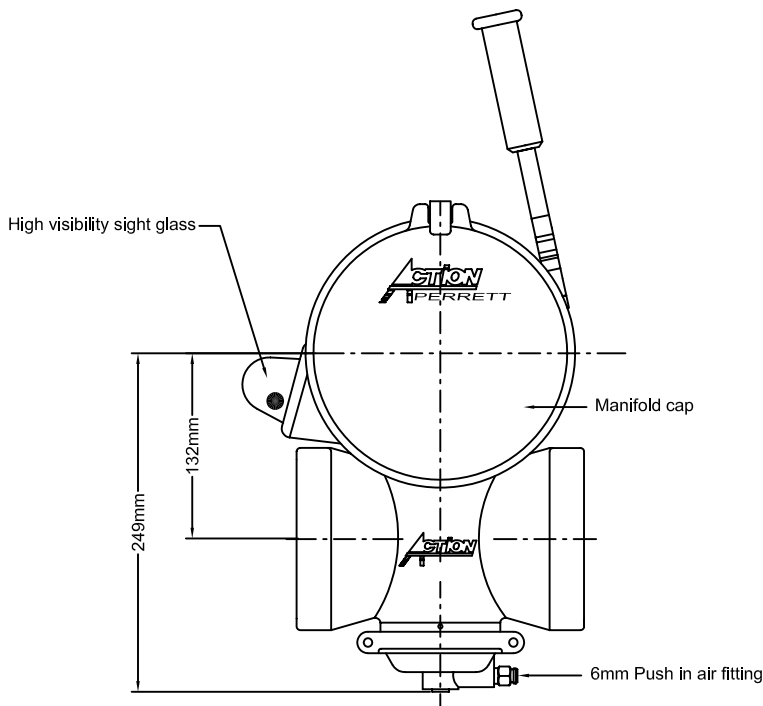

MAN400V MANUAL Bottom Loading Manifold Valve

Pilot Pressure 5 Bar
Working Pressure 5 Bar
Weight 11Kg
Inlet Flange 8 holes Ø11mm on a 150mm PCD

ALPECO LIMITED

Chinnor Road, Bledlow, Nr. Princes Risborough, Bucks HP27 9PH