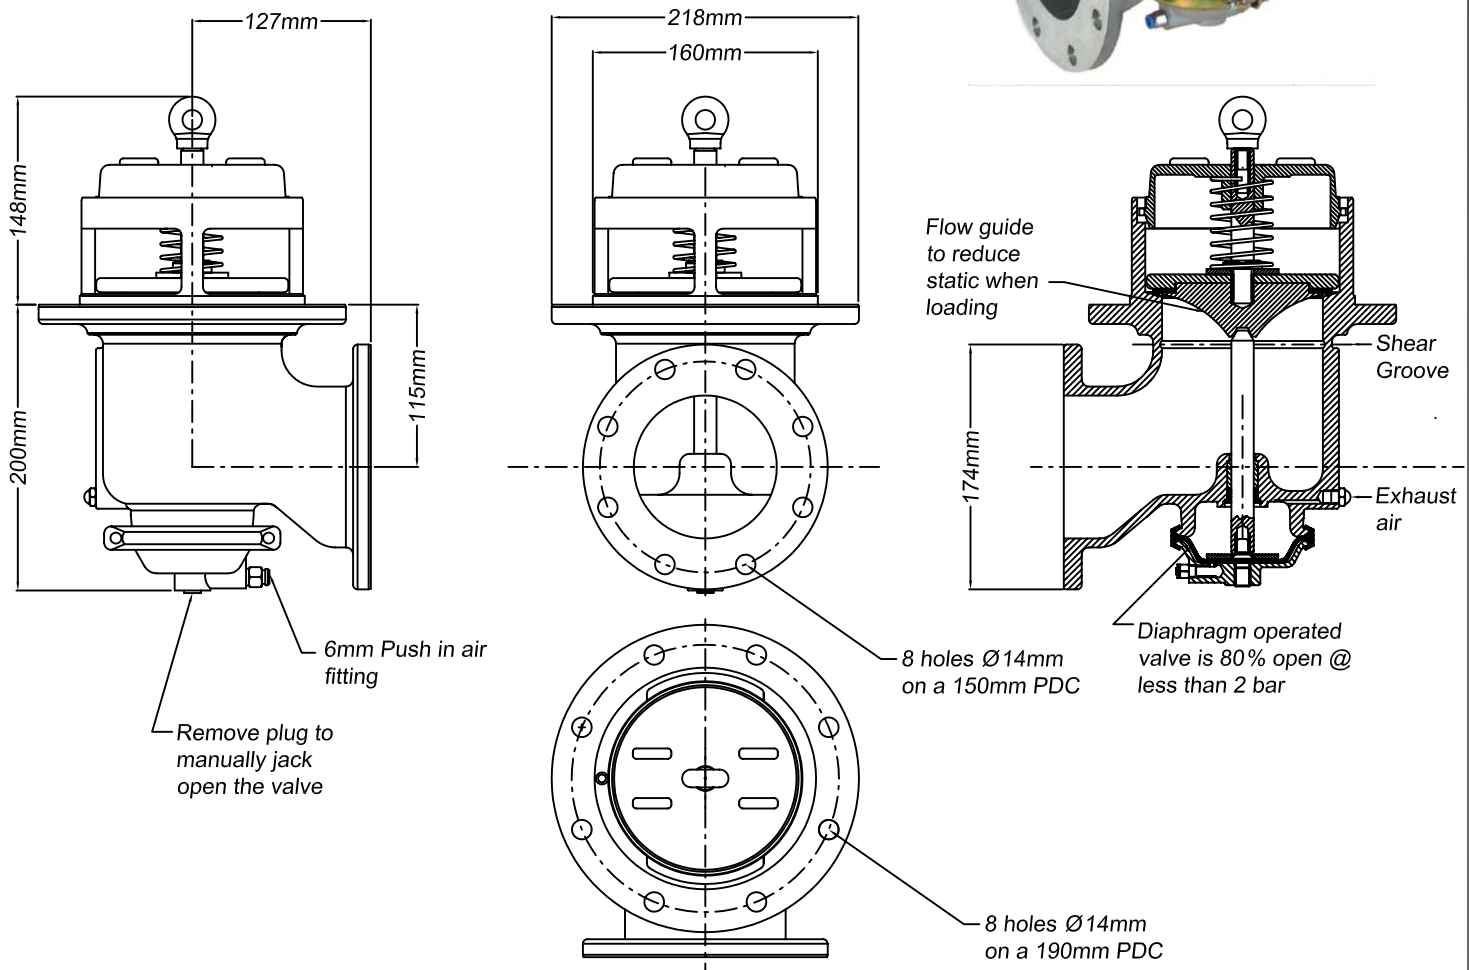

FV400 4" Footvalve Swept Elbow

Pilot Pressure 5 Bar
 Working Pressure 5 Bar
 Weight 5.4 Kg
 Inlet Flange 8 holes Ø14mm on a 190mm PCD
 Outlet Flange 8 holes Ø14mm on a 150mm PCD

ALPECO LIMITED

Chinnor Road, Bledlow, Nr. Princes Risborough, Bucks HP27 9PH