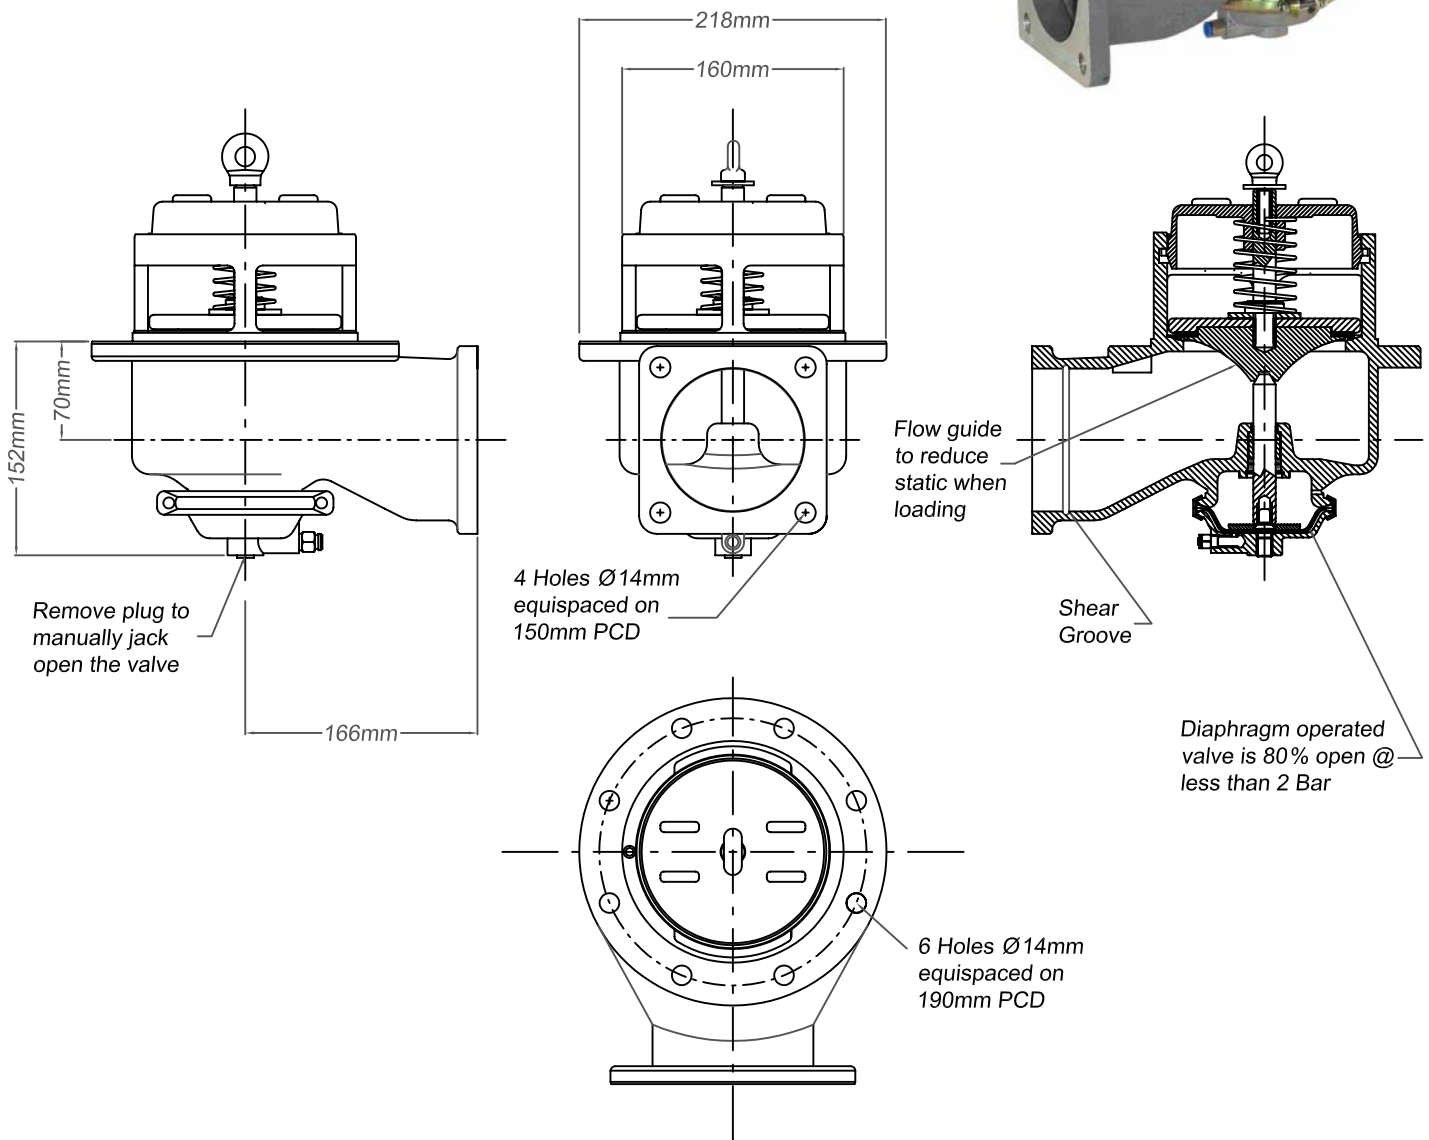

# FV400LP 4" Footvalve Low Profile

# ALPECO

ABSOLUTE ACCOUNTABILITY™

Pilot Pressure 5 Bar Max  
 Working Pressure 5 Bar  
 Weight 5.7 Kg  
 Inlet Flange 8 holes Ø14mm on a 190mm PCD  
 Outlet Flange 4 holes Ø14mm on a 150mm PCD

**ALPECO LIMITED**