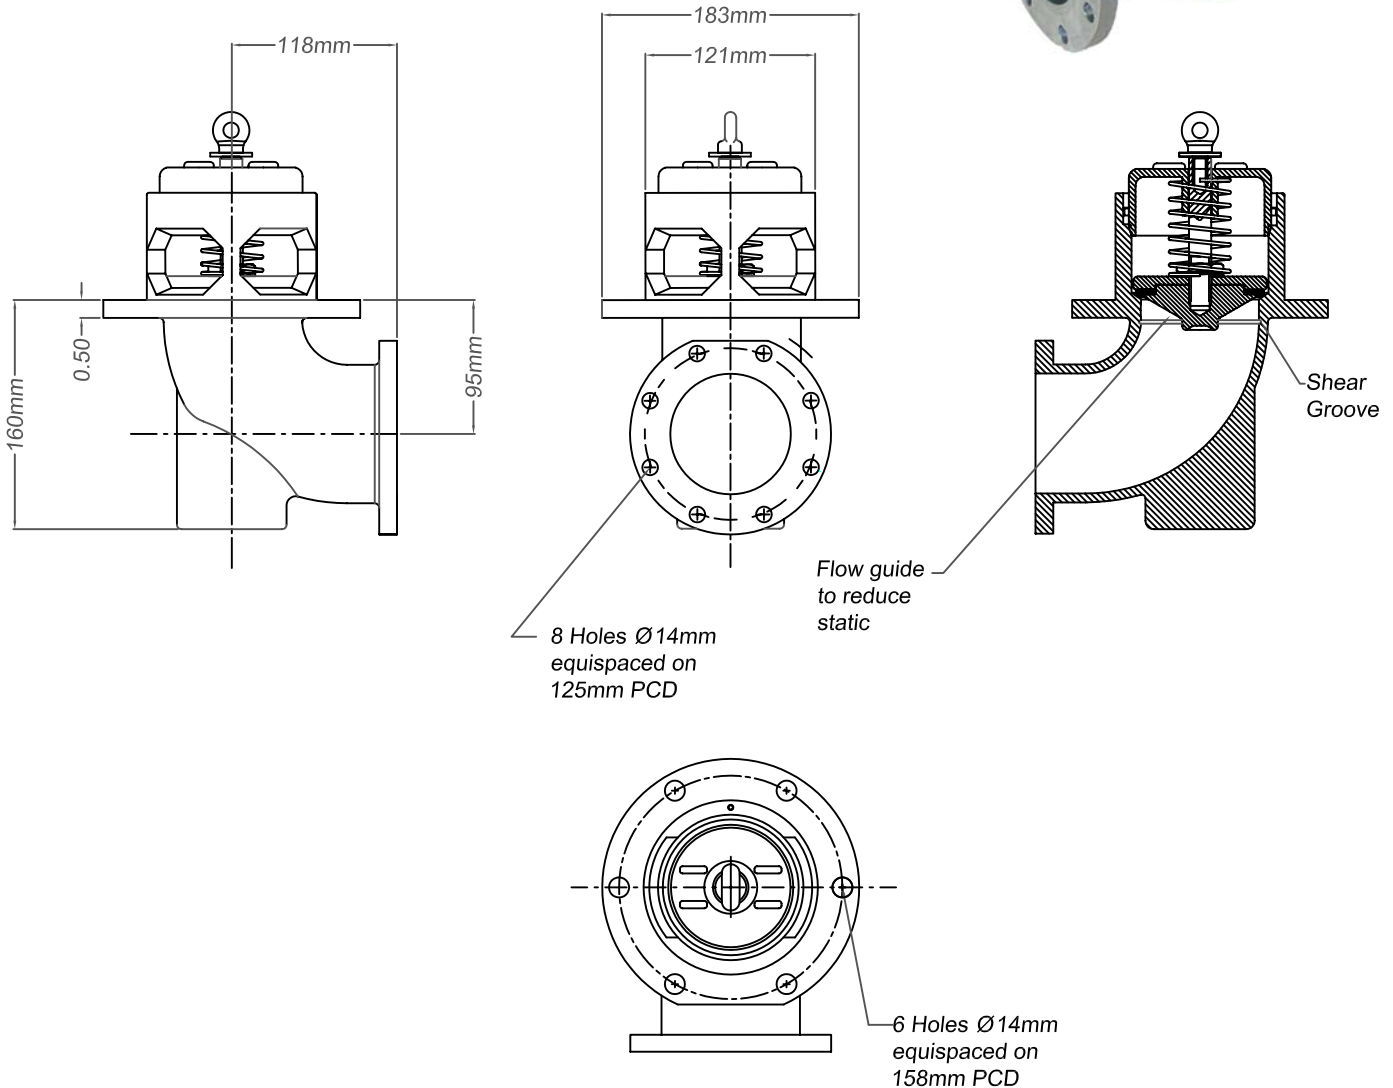

# FV300MAN-1 3" Footvalve Swept Elbow Manually Operated

Working Pressure 5 Bar  
Weight 4.4 Kg  
Inlet Flange 6 holes  $\text{\O}14\text{mm}$  on a 158mm PCD  
Outlet Flange 8 holes  $\text{\O}14\text{mm}$  on a 125mm PCD