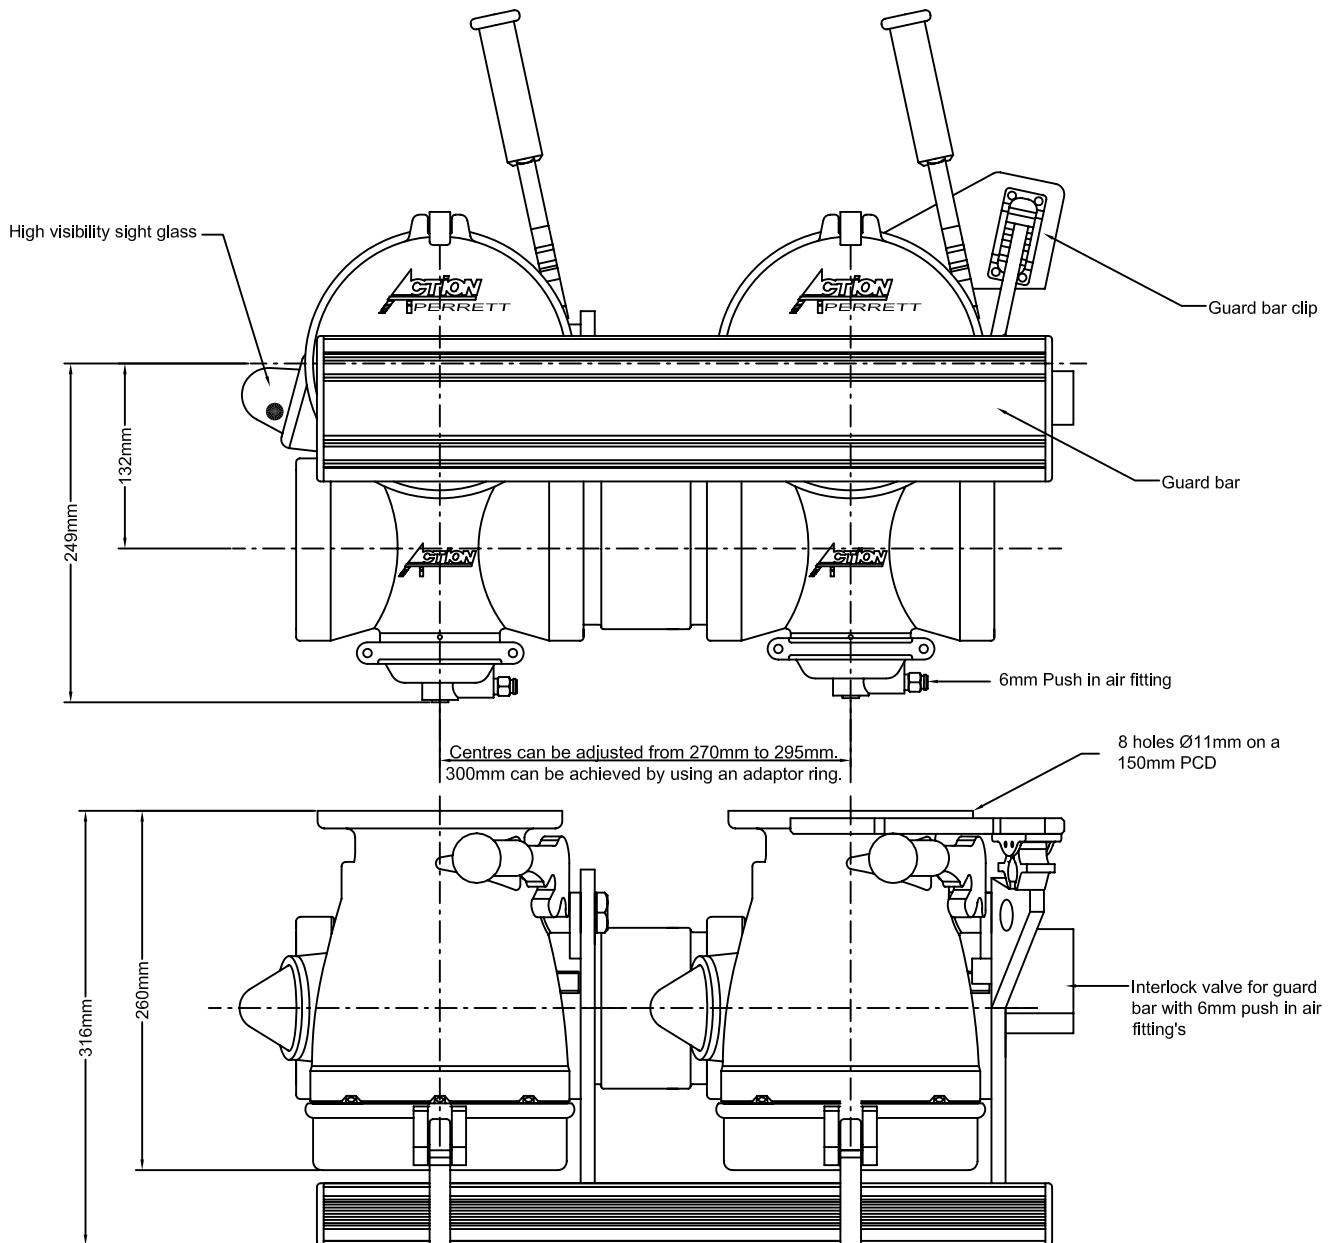

# ACTIMAN API Bottom Loading Manifold

Pilot Pressure 5 Bar  
Working Pressure 5 Bar  
Inlet Flange 8 holes Ø11mm on a 150mm PCD

**ALPECO LIMITED**

Chinnor Road, Bledlow, Nr. Princes Risborough, Bucks HP27 9PH